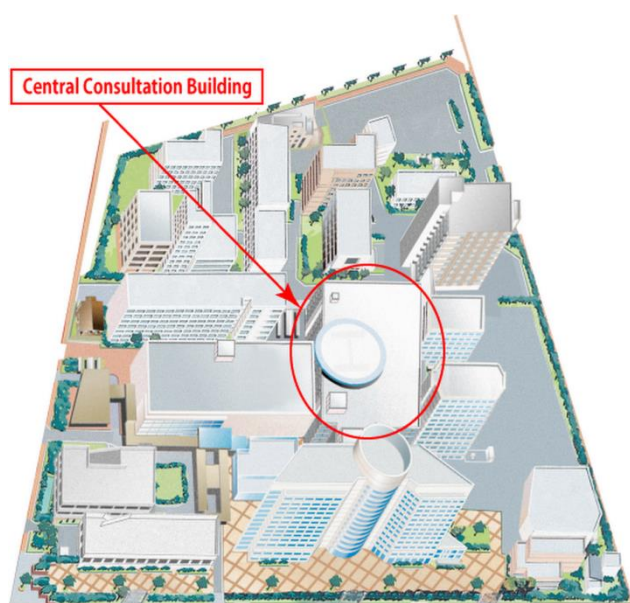

HARASSMENT CONSULTING CENTER NEWS

Vol.15 December 2014

Tsurumai section is moving !

On January 6th, 2015, Tsurumai section of Harassment Consultation Center moves to B1F of Central Consultation Building from Old Ward Building West.

Place: Tsurumai Campus, Nagoya University Hospital

Central Consultation Building, First Basement Floor, room B105

Opening hours: 9 : 0 0 ~ 1 7 : 0 0 , Tuesday (except for national holidays)

TEL: 0 5 2 - 7 4 4 - 2 8 2 7

E-mail: h-help@adm.nagoya-u.ac.jp

(common to Higashima, Tsurumai, and Daiko campuses)

*Please contact the Higashiyama section when Tsurumai section is closed.

Harassment Consulting Center, Nagoya University
2nd floor, B Wing, Building 7, School of Engineering
Furo-cho, Chikusa-ku, Nagoya 464-8601

Opening hours: 9:00~17:00, Monday to Friday
(except for national holidays)

TEL: 052-789-5806 FAX: 052-789-5968 (Higashiyama)

E-mail: h-help@adm.nagoya-u.ac.jp

(common to Higashima, Tsurumai, and Daiko campuses)

Please check our website:

<http://www.sh-help.provost.nagoya-u.ac.jp/>