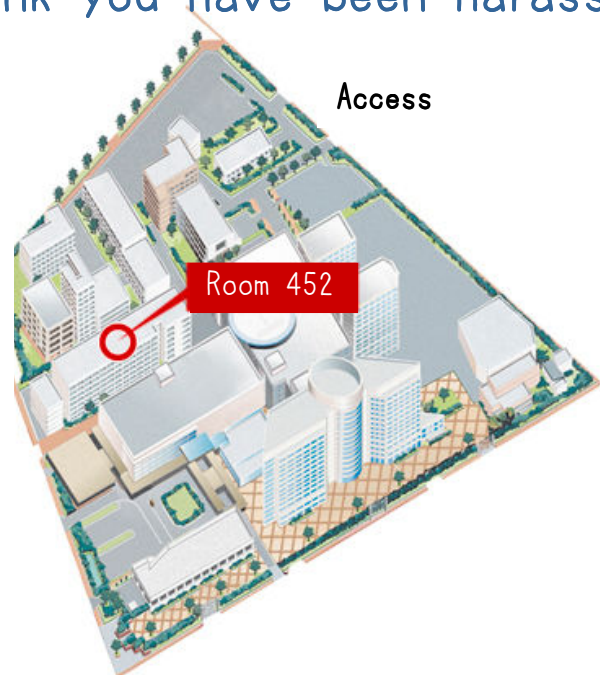

Please inform us if you think you have been Harassed

For example:

- Any kind of forced companionship or physical relationship
- Break down of student's health due to stress coming from continuous negative criticism with words like "Your thesis can not be accepted", "You cannot graduate", etc.
- Condemnation or abuse in front of other people.

Counselors are sworn to confidentially and all information is kept private.